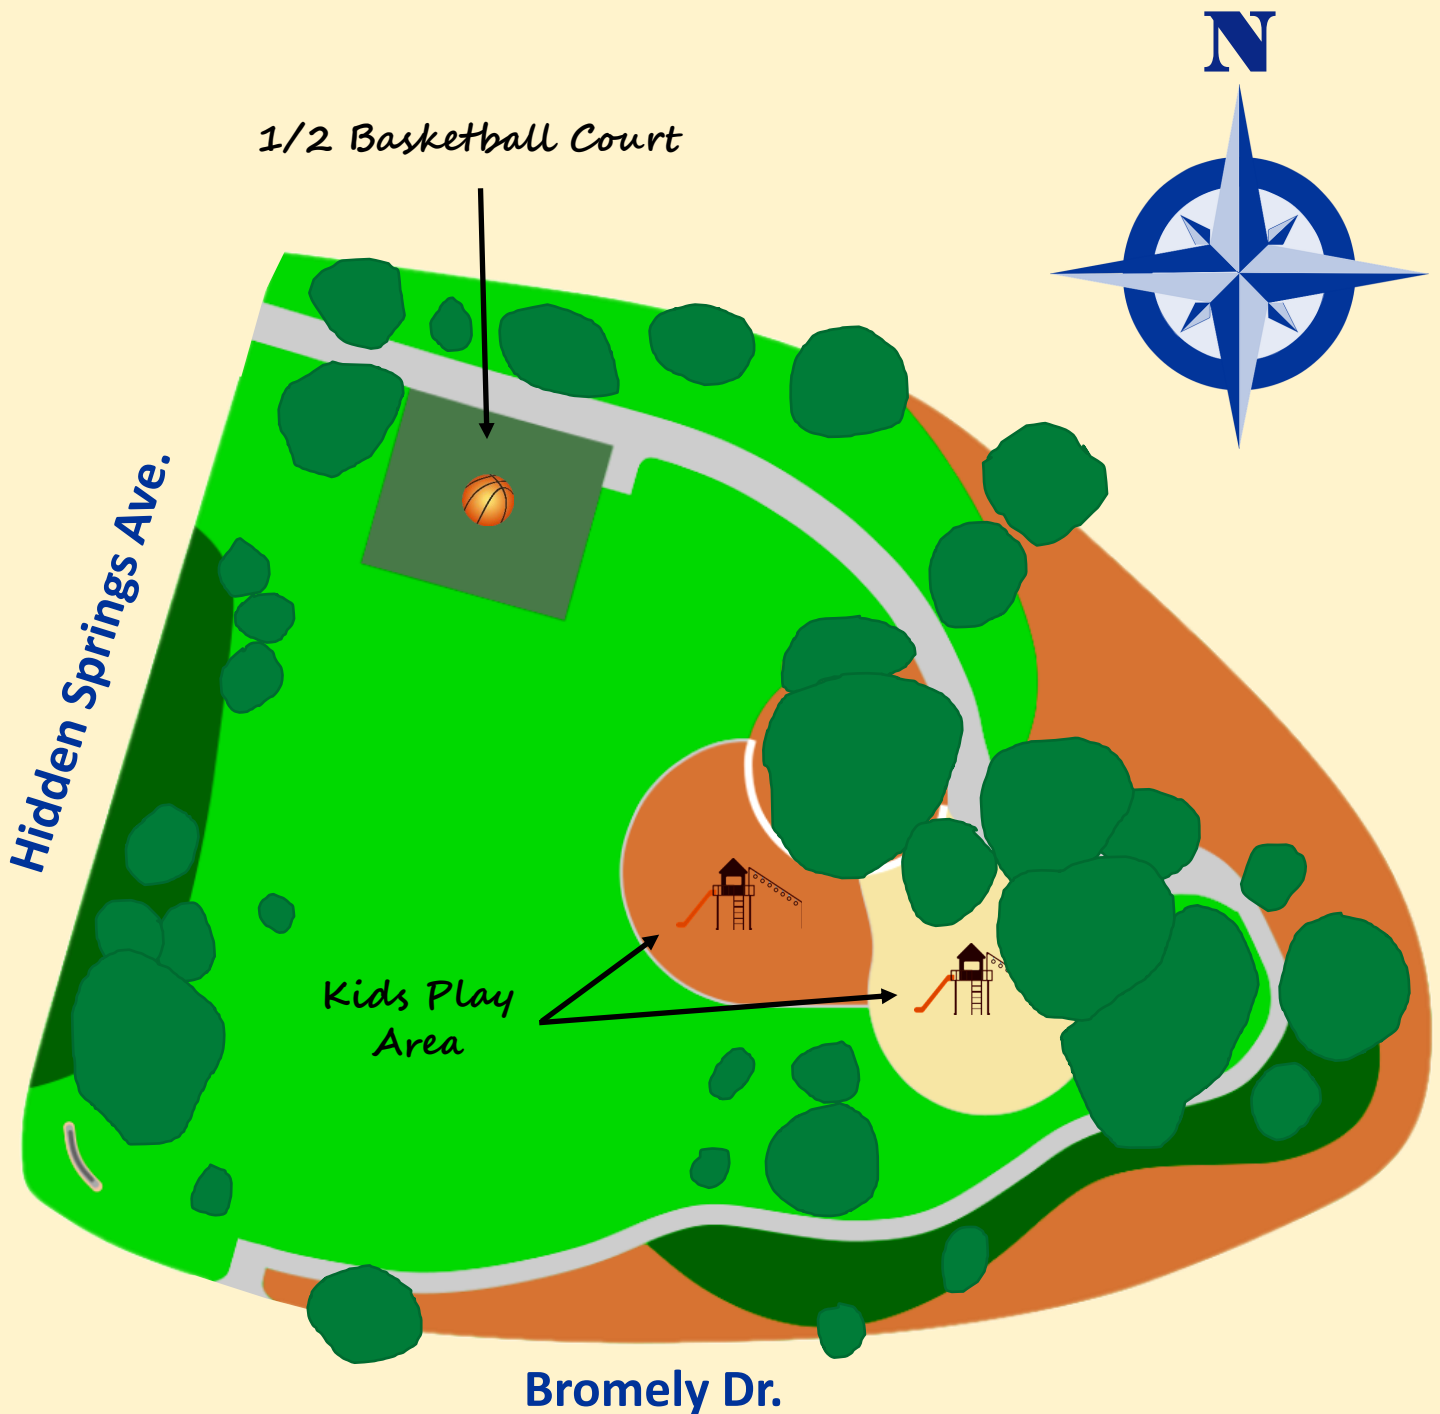

Eagle View Park

1240 Hidden Springs Ave., Oak Park, CA 91377

The depiction of the park is an artistic representation and may not be to scale. This rendering is intended to be used as a general reference. Some amenities may be reservable only and/or may be temporarily out of service. Please see park webpages for details.